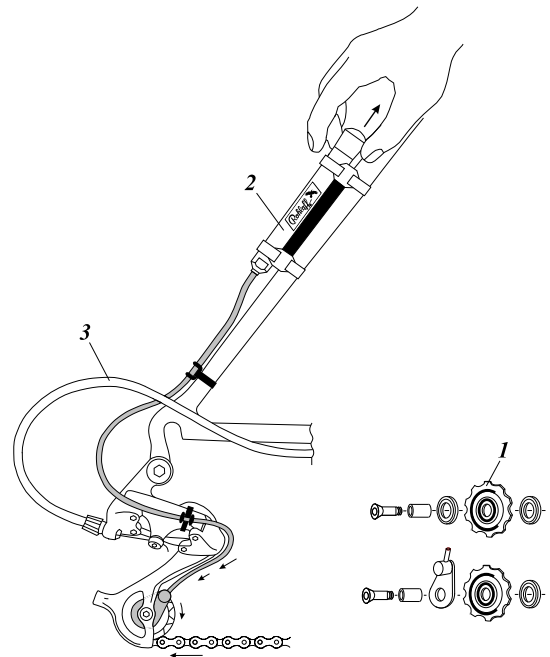

Automatic Chain Lubrication System

How to lubricate

A well lubricated chain improves the function of the whole drive train and extends its durability. Up to now, it has been a problem to lubricate the chain exactly when it's necessary. With the new *Rohloff Lubmatic* you can lubricate your chain easily, at any time and with exactly the right amount of lubricant.

Whether MTB or road bike - the *Rohloff Lubmatic* has especially been developed for those who use their bike frequently.

The *Rohloff Lubmatic* consists of two special pulleys (1) made of durable aluminium, a lubricant tank (2) with an integrated pump and a hose (3) to connect the two parts.

The system can be mounted on any bike with a derailleur shifting system. If you want to lube your chain while riding, the complete system including the tank must be mounted. Otherwise, you only replace the pulleys. When the chain needs lube, you simply connect the injection jet and the tank with the tube.